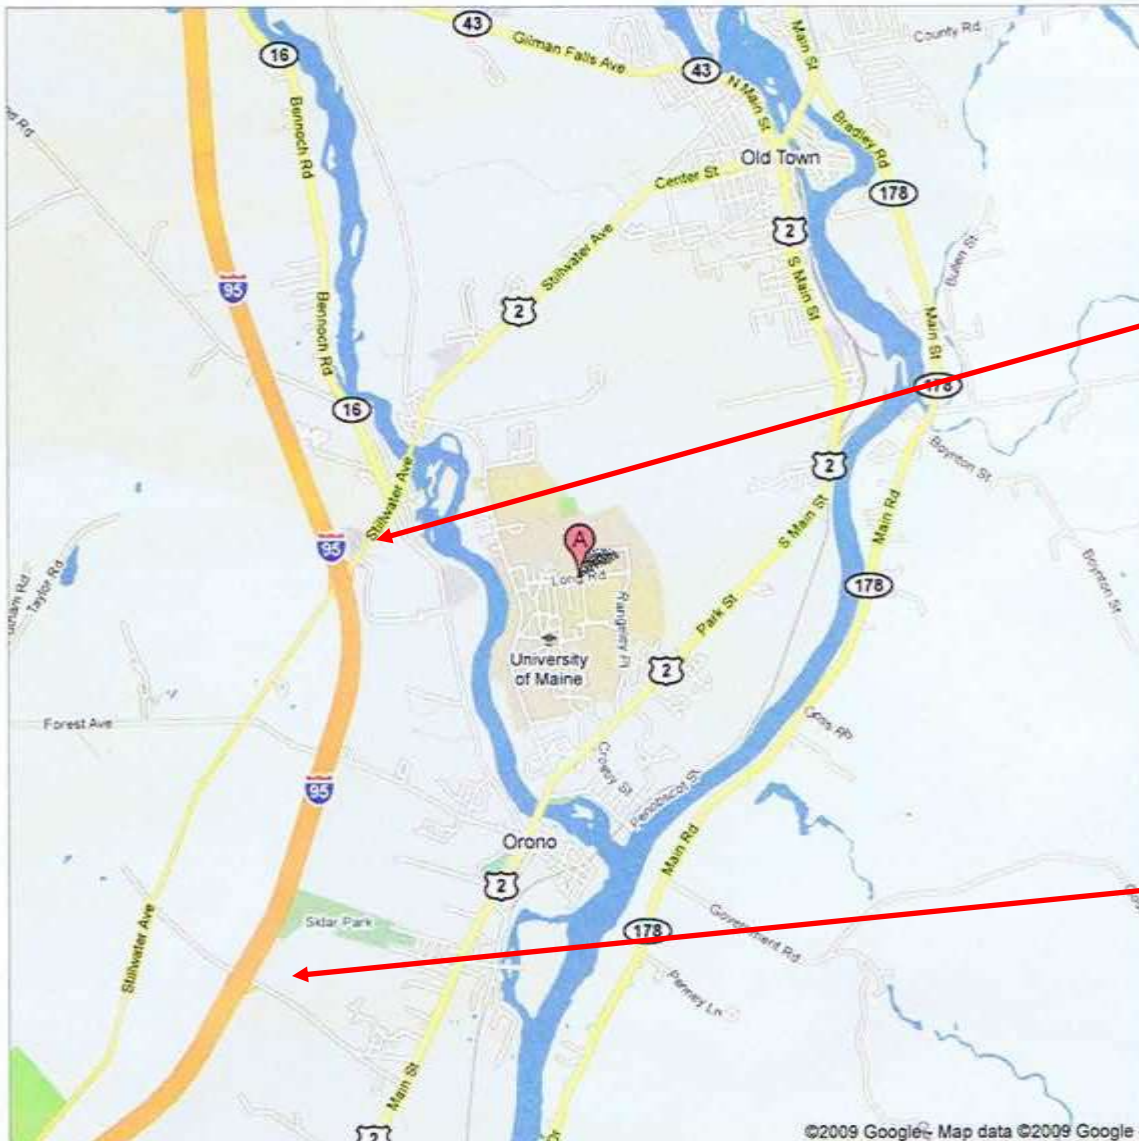

Address Long Rd
Orono, ME 04473

Get Google Maps on your phone
Text the word "GMAPS" to 466453

Exit 193

Exit 191